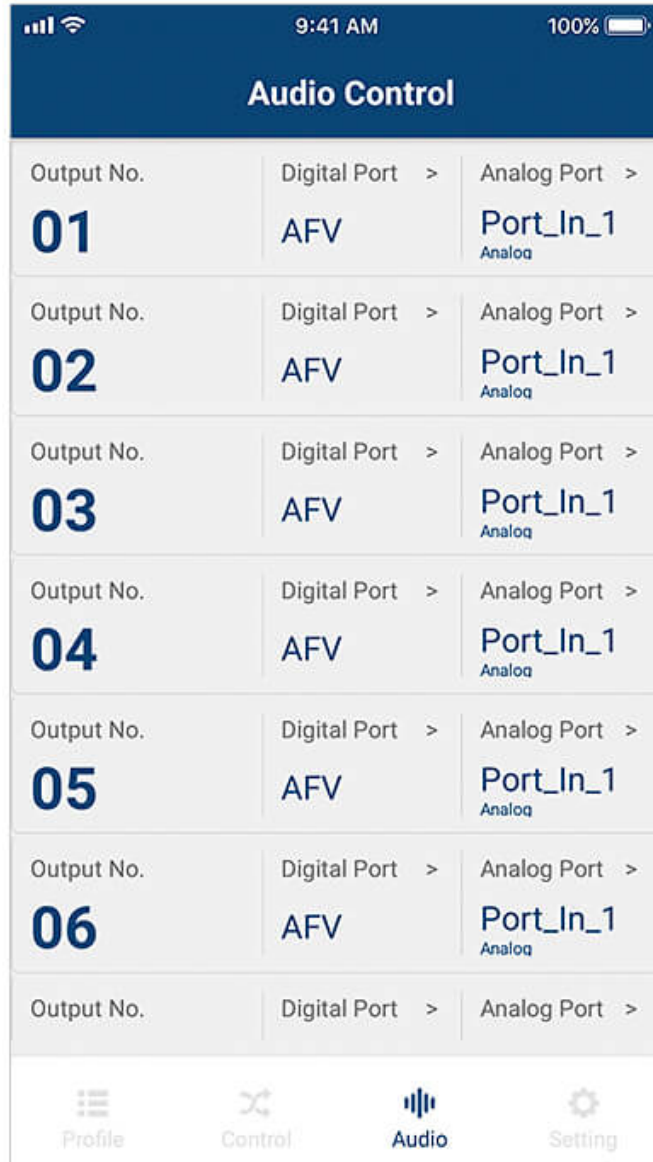

ATEN Video Matrix Control App

ATEN Video Matrix Control App – Mobile App

Simple Setup and Login

Auto scan the network for ATEN Video Matrix devices and connect by entering the corresponding IP Address, User Name, and Password.

Easy Profile Management

Scroll among multiple Profiles to select and apply for current application needs. In addition, you can edit a Profile's Layout contents by easily changing the input sources via GUI.

Contact Us

Get a quote for this product or get in touch with our sales experts

[Get Quote](#)

[Contact Sales](#)

Instant Switching

Switch video sources instantly via your mobile device by simply selecting the input port and output port.

Flexible Audio Control

Route, embed/de-embed, or turn on/off any audio input with ease.

Talk to Our Experts

If you prefer to have ATEN contact you, please complete the form and a representative will be in touch with you shortly