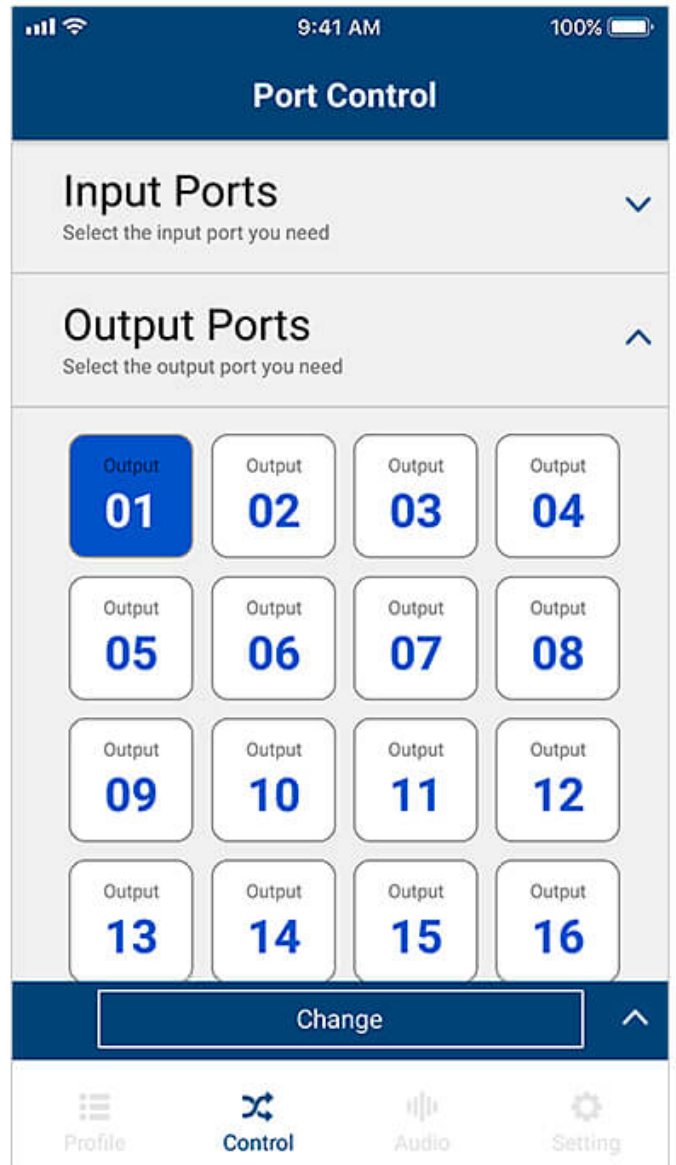

ATEN Video Matrix Control App

ATEN Video Matrix Control App – Mobile App

Simple Setup and Login

Auto scan the network for ATEN Video Matrix devices and connect by entering the corresponding IP Address, User Name, and Password.

Easy Profile Management

Scroll among multiple Profiles to select and apply for current application needs. In addition, you can edit a Profile's Layout contents by easily changing the input sources via GUI.

Contact Us

Get a quote for this product or get in touch with our sales experts

[Get Quote](#)

[Contact Sales](#)

Instant Switching

Switch video sources instantly via your mobile device by simply selecting the input port and output port.

Flexible Audio Control

Route, embed/de-embed, or turn on/off any audio input with ease.

Talk to Our Experts

If you prefer to have ATEN contact you, please complete the form and a representative will be in touch with you shortly