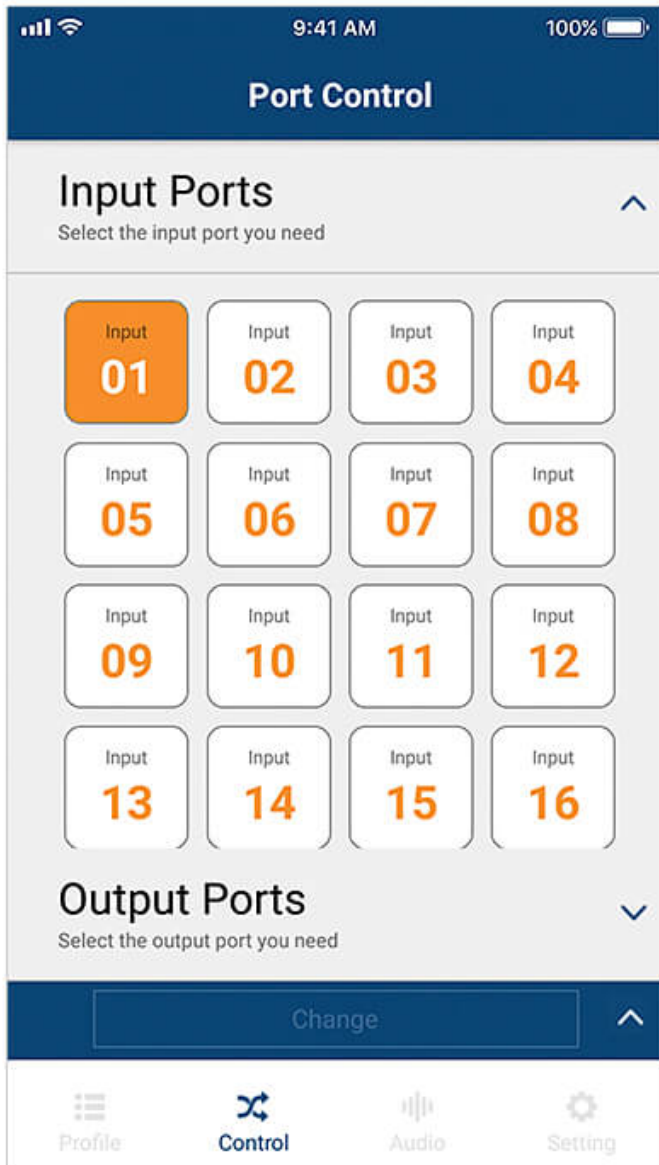

ATEN Video Matrix Control App

ATEN Video Matrix Control App – Mobile App

Simple Setup and Login

Auto scan the network for ATEN Video Matrix devices and connect by entering the corresponding IP Address, User Name, and Password.

Easy Profile Management

Scroll among multiple Profiles to select and apply for current application needs. In addition, you can edit a Profile's Layout contents by easily changing the input sources via GUI.

Contact Us

Get a quote for this product or get in touch with our sales experts

[Get Quote](#)

[Contact Sales](#)

Instant Switching

Switch video sources instantly via your mobile device by simply selecting the input port and output port.

Flexible Audio Control

Route, embed/de-embed, or turn on/off any audio input with ease.

Talk to Our Experts

If you prefer to have ATEN contact you, please complete the form and a representative will be in touch with you shortly