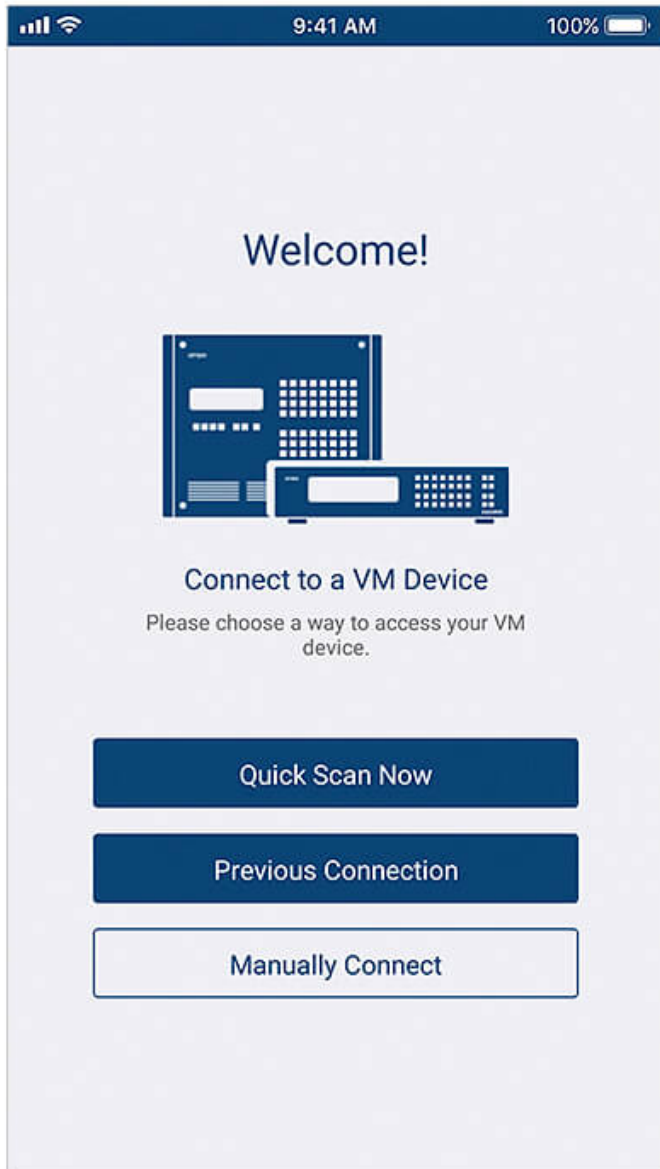

ATEN Video Matrix Control App

ATEN Video Matrix Control App – Mobile App

Simple Setup and Login

Auto scan the network for ATEN Video Matrix devices and connect by entering the corresponding IP Address, User Name, and Password.

Easy Profile Management

Scroll among multiple Profiles to select and apply for current application needs. In addition, you can edit a Profile's Layout contents by easily changing the input sources via GUI.

Contact Us

Get a quote for this product or get in touch with our sales experts

[Get Quote](#)

[Contact Sales](#)

Instant Switching

Switch video sources instantly via your mobile device by simply selecting the input port and output port.