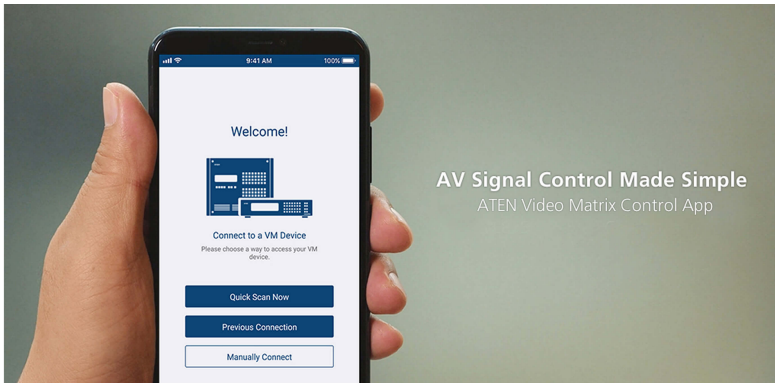

ATEN Video Matrix Control App

ATEN Video Matrix Control App – Mobile App

Simple Setup and Login

Auto scan the network for ATEN Video Matrix devices and connect by entering the corresponding IP Address, User Name, and Password.

Easy Profile Management

Scroll among multiple Profiles to select and apply for current application needs. In addition, you can edit a Profile's Layout contents by easily changing the input sources via GUI.

Contact Us

Get a quote for this product or get in touch with our sales experts

[Get Quote](#)

[Contact Sales](#)

Instant Switching

Switch video sources instantly via your mobile device by simply selecting the input port and output port.