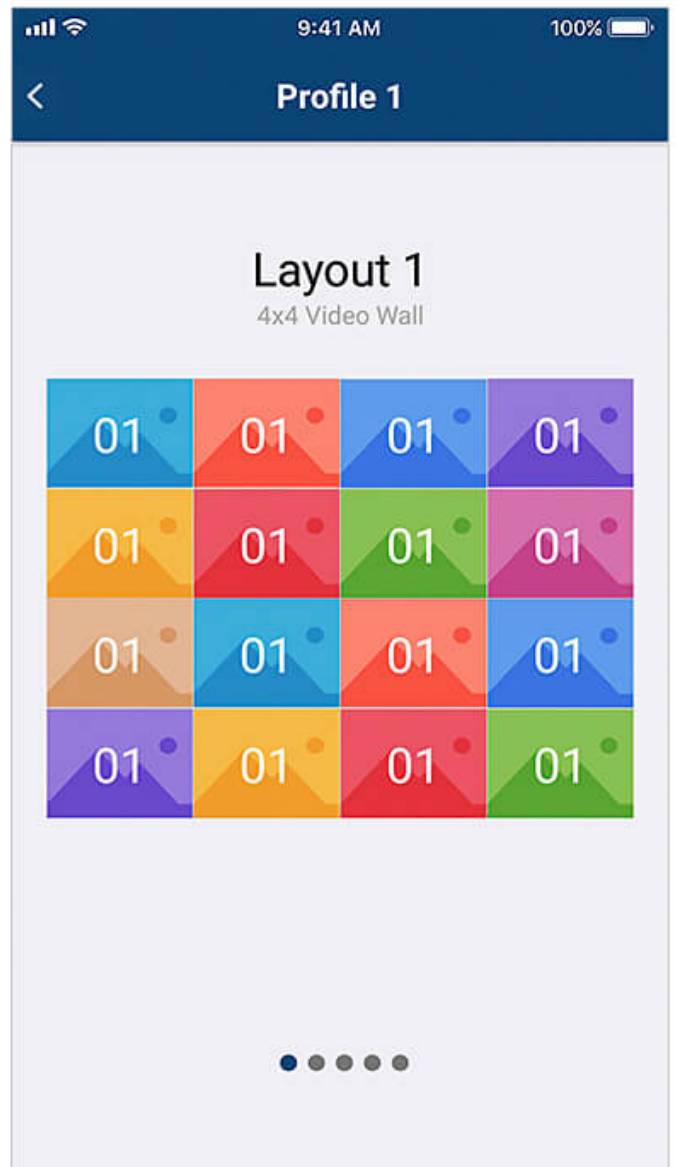

ATEN Video Matrix Control App

ATEN Video Matrix Control App – Mobile App

Simple Setup and Login

Auto scan the network for ATEN Video Matrix devices and connect by entering the corresponding IP Address, User Name, and Password.

Easy Profile Management

Scroll among multiple Profiles to select and apply for current application needs. In addition, you can edit a Profile's Layout contents by easily changing the input sources via GUI.

Contact Us

Get a quote for this product or get in touch with our sales experts

[Get Quote](#)

[Contact Sales](#)

Instant Switching

Switch video sources instantly via your mobile device by simply selecting the input port and output port.