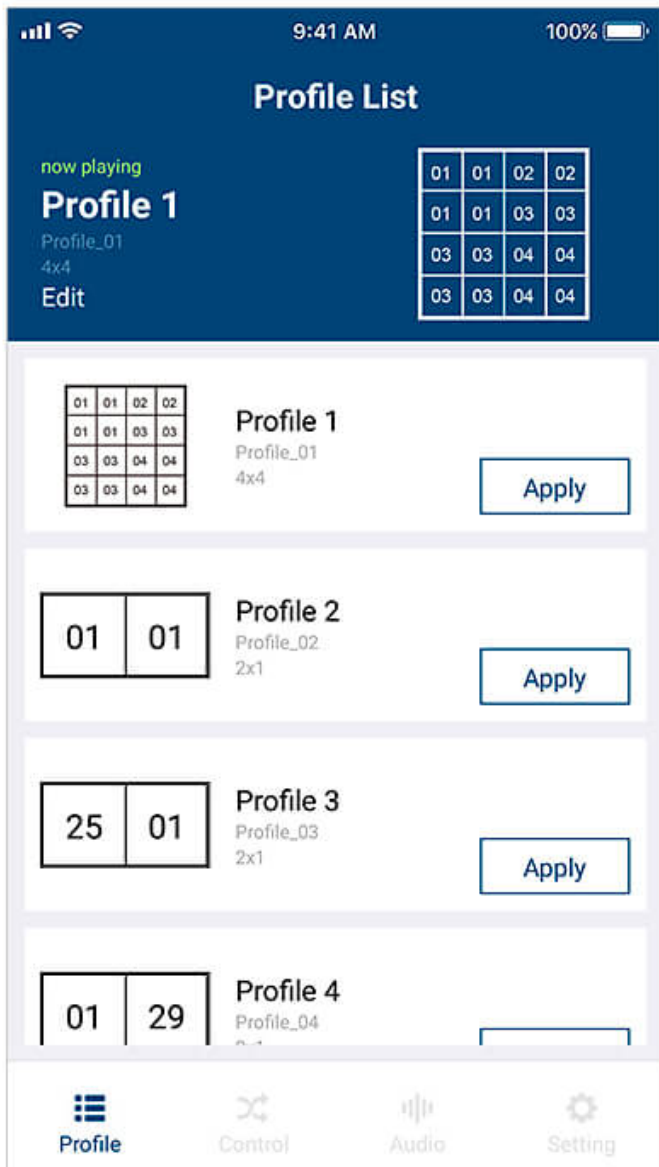

ATEN Video Matrix Control App

ATEN Video Matrix Control App – Mobile App

Simple Setup and Login

Auto scan the network for ATEN Video Matrix devices and connect by entering the corresponding IP Address, User Name, and Password.

Easy Profile Management

Scroll among multiple Profiles to select and apply for current application needs. In addition, you can edit a Profile's Layout contents by easily changing the input sources via GUI.

Contact Us

Get a quote for this product or get in touch with our sales experts

[Get Quote](#)

[Contact Sales](#)

Instant Switching

Switch video sources instantly via your mobile device by simply selecting the input port and output port.